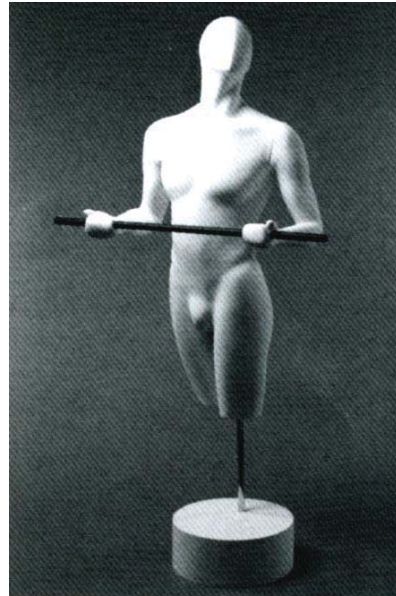

RE-1 3/4-5A
3/4 Form w/Arms