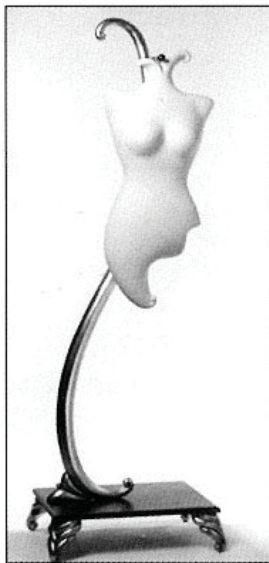

FEMALE FORMS
Chloe Forms

RCLER

RCLER-T Torso

RCLER-BR Bra Form

FEMALE FORMS
Chloe Forms

PLF **SVF** **CNF** **CNSH**
La Plume Finial Serpentine Vase Finial Concha Finial Concha Sign Holder

Scroll Base

Chloe Yoke

Chloe Base

CHLOE BODIES

- CLE-R/1** Right hip swing, petal neck
- CLE-L/1** Left hip swing, petal neck
- CLE-R/2** Left hip swing, flat neck
- CLE-L/2** Right hip swing, flat neck
- CLE-Y** Chloe yoke

CHLOE BODIES

- SCB-S** Single floor standing scroll base
Total Height 77 1/2", Base 18" x 24"
- SCB-D** Double Floor standing scroll base (not pictured)
Enables base to hold tow forms back to back
Base 22 1/2" x 25 1/2"
- SCB-CT** Scroll base - countertop
Total Height - 45 1/2"
- CLEB** Chloe Base
Total Height with Finial - 78 1/4"
Total Height without Finial - 72"