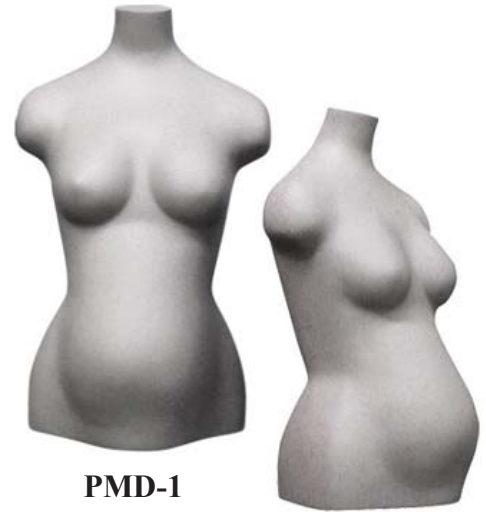

Height 71"
Bust 34"
Waist 25"
Hip 36"
Inseam 32

RTPF-1 3/4
form

*Shown with Zelda Head

RTPM-1
body

RTPM-2
body

RTPM-3
body

*Shown with Noel Head

Measurements for Retrospect

Height	61 1/2" w/o head	Dress Size	5
Bust	35"	Shoe Size	7.5
Waist	25"	Heel Height	2 1/2"
Hip	36"		

FEMALE MANNEQUINS
Metro

GRACIE HEAD
82405

CHLOE W/ BOB
82382

CHLOE W/ BANG
82383

CHLOE W/ FLIP
82384

MATERNITY

From L-R: PM - 1

FEMALE FORMS
Maternity

PM-1 side view

PM-1 front view

PMD-1
Long Torso

14"
Depth

FC-PR 3/4 Form
Height: 26"

Measurements for Maternity

Bust	36"
Waist	35"
Hip	39"

SPORT MANNEQUINS AND FORMS

Bicycle Rider

Male Bicycle Rider **MB-1**

MALE MANNEQUINS
Entourage

Entourage
EM 1A

Entourage
EM 1B

Entourage
EM 2