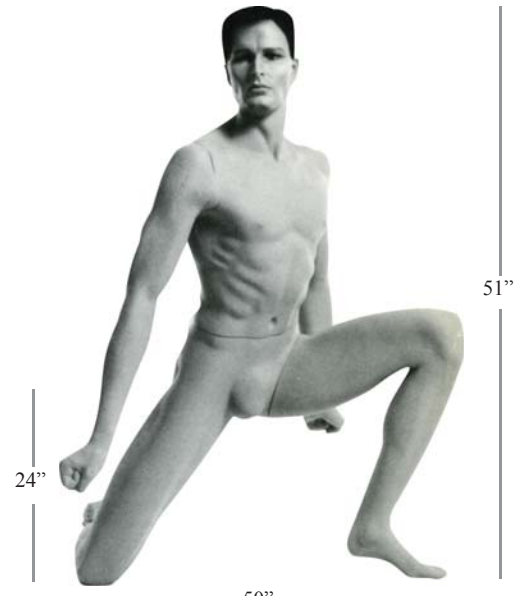

50"
Entourage
EM 4