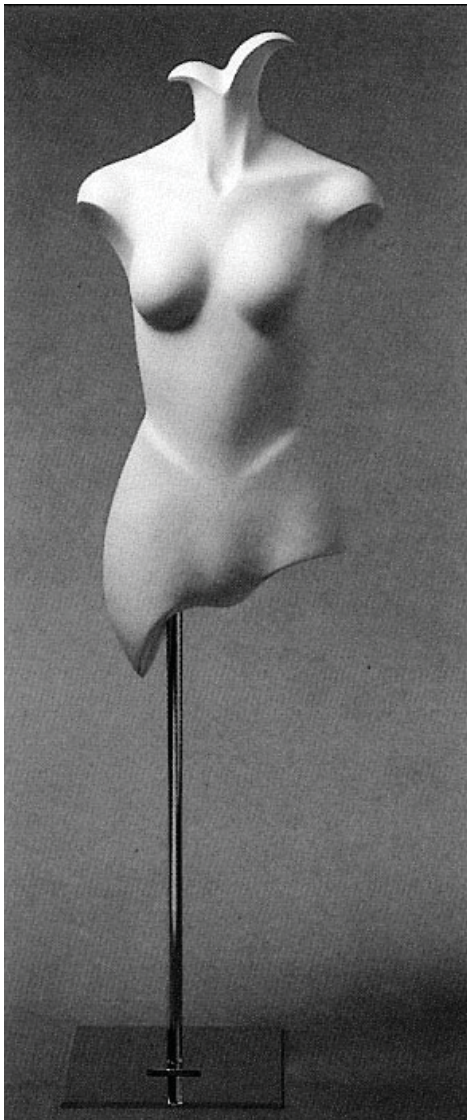

FEMALE FORMS
Chloe Forms

RCLER