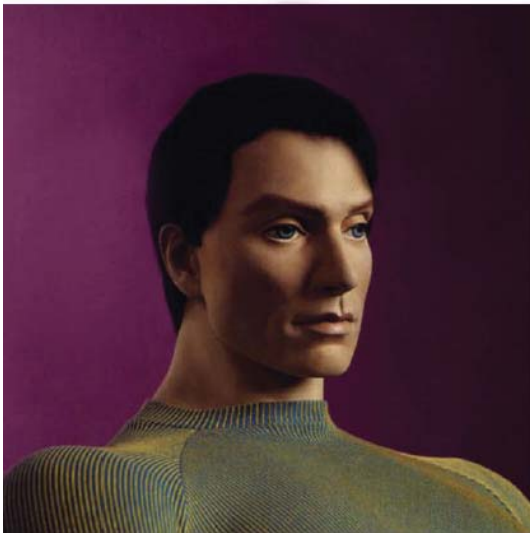

MU: M97-2

Gerard/Ger

Finish: Alabaster

Wig: LS 914-7

Mink