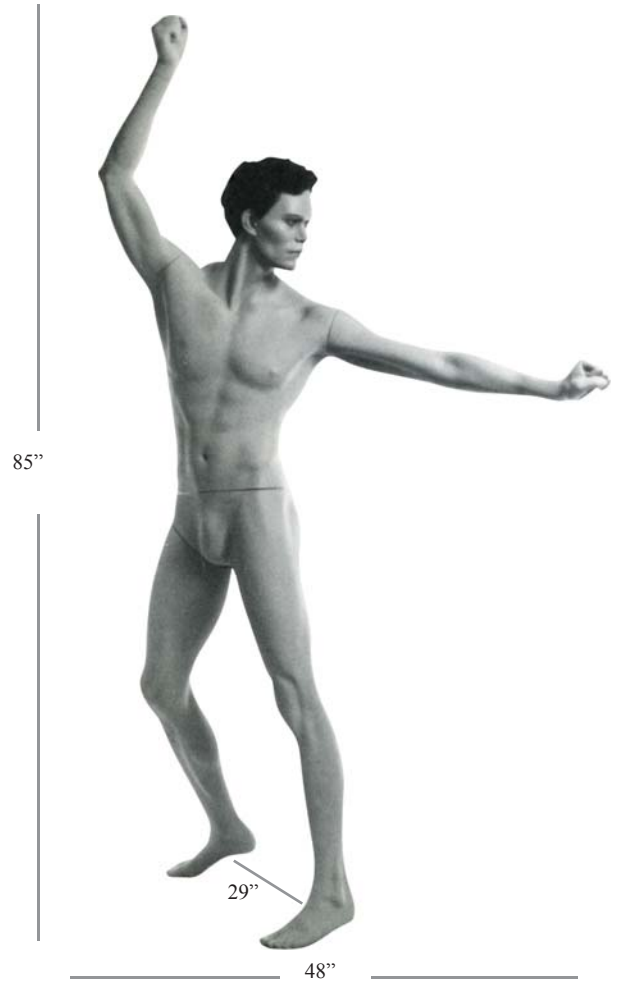

Entourage
EM 7

Measurements for Entourage

Waist	32"	Shoe Size	10
Inseam	34"		
Neck	15 1/2"		
Sleeve	33"