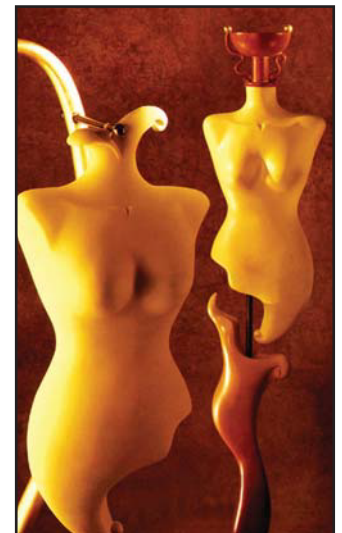

ARCHIVES

GRENEKER

3110 E. 12TH ST. LOS ANGELES, CA 90023

P: 323.263.9000

WWW.GRENEKER.COM

INFO@GRENEKER.COM