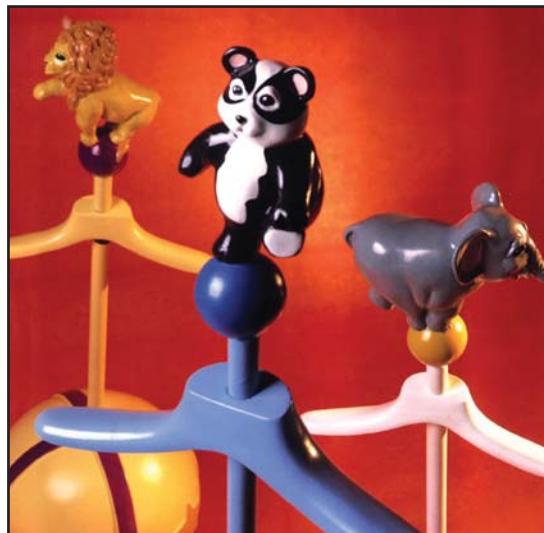

ARCHIVES

GRENEKER

3110 E. 12TH ST. LOS ANGELES, CA 90023

P: 323.263.9000

WWW.GRENEKER.COM

INFO@GRENEKER.COM