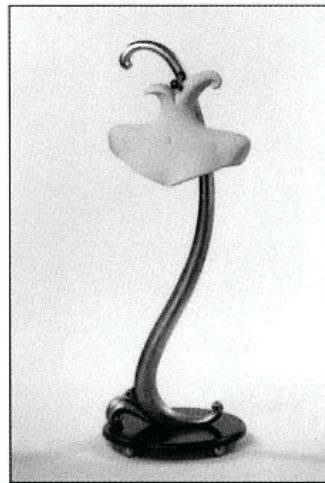

FEMALE FORMS
Chloe Forms

RCLER

RCLER-T Torso

RCLER-BR Bra Form

FEMALE FORMS
Chloe Forms

PLF **SVF** **CNF** **CNSH**
La Plume Finial Serpentine Vase Finial Concha Finial Concha Sign Holder

Scroll Base

Chloe Yoke

Chloe Base

CHLOE BODIES

- CLE-R/1** Right hip swing, petal neck
- CLE-L/1** Left hip swing, petal neck
- CLE-R/2** Left hip swing, flat neck
- CLE-L/2** Right hip swing, flat neck
- CLE-Y** Chloe yoke

CHLOE BODIES

- SCB-S** Single floor standing scroll base
Total Height 77 1/2", Base 18" x 24"
- SCB-D** Double Floor standing scroll base (not pictured)
Enables base to hold tow forms back to back
Base 22 1/2" x 25 1/2"
- SCB-CT** Scroll base - countertop
Total Height - 45 1/2"
- CLEB** Chloe Base
Total Height with Finial - 78 1/4"
Total Height without Finial - 72"