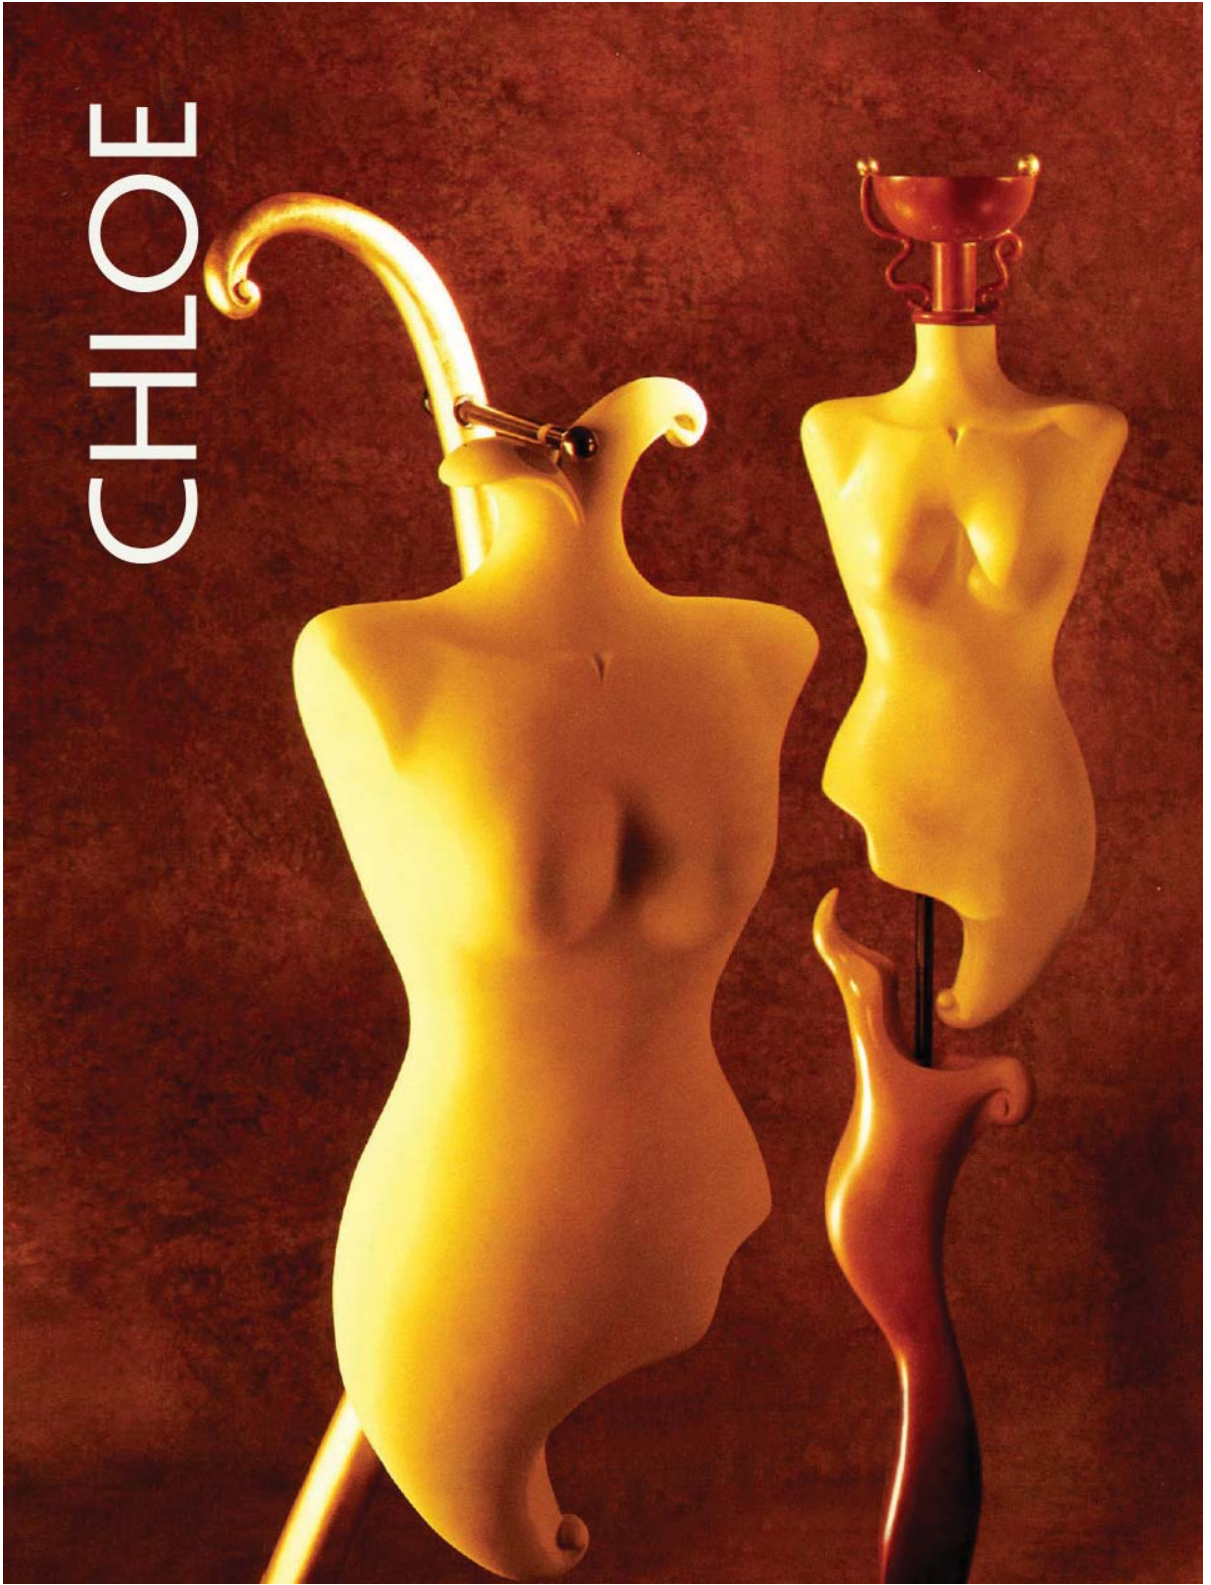

FEMALE FORMS
Chloe Forms

RCLER

RCLER-T Torso

RCLER-BR Bra Form

FEMALE FORMS
Chloe Forms

PLF **SVF** **CNF** **CNSH**
La Plume Finial Serpentine Vase Finial Concha Finial Concha Sign Holder

Scroll Base

Chloe Yoke