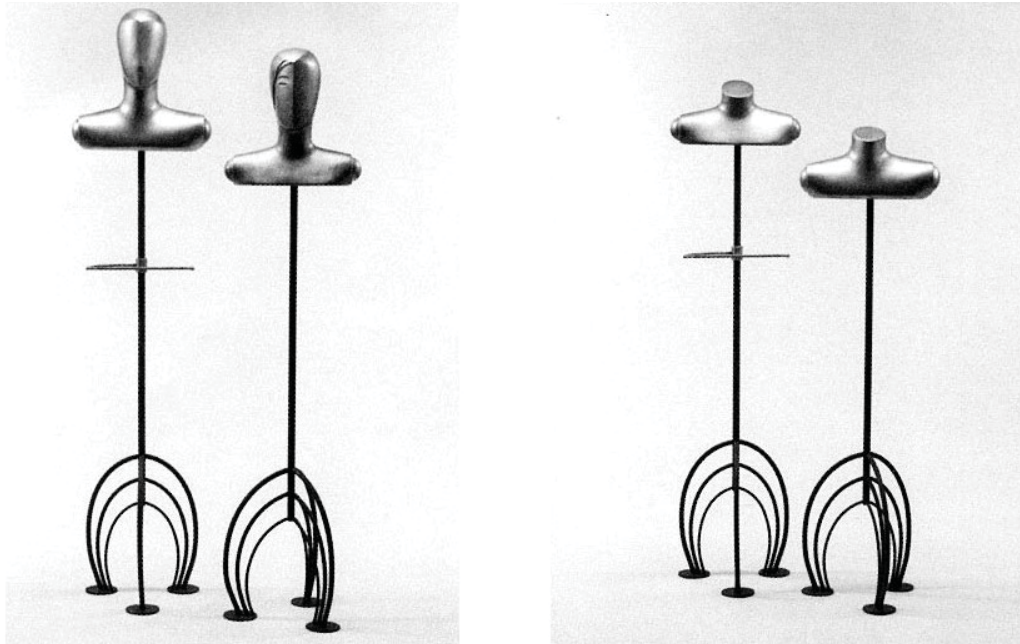

- SCB-S** Single floor standing scroll base
Total Height 77 1/2", Base 18" x 24"
- SCB-D** Double Floor standing scroll base (not pictured)
Enables base to hold tow forms back to back
Base 22 1/2" x 25 1/2"
- SCB-CT** Scroll base - countertop
Total Height - 45 1/2"
- CLEB** Chloe Base
Total Height with Finial - 78 1/4"
Total Height without Finial - 72"

BALLERINA

From R-L: FED-9 (16”h x 8”w), MAL-12 (17 1/2”h x 4 1/2”w) and FED-9

ACCESSORIES

Ballerina

JB1 Female dancer on one foot

JB2 Female on both feet with wide stance

JB3 Male arms up to side knee up

CASELINE

Caseline

ACH-3 Hands forms 11 1/2" wide 18" tall

CMF 4 1/2" Female Cubistic Form
CMF-B 2 1/2" Base for Cubistic Form
VS9 9" Tall Miniture Dressmaker Form
VS9-B 4 1/2" Base for Dressmaker Form

DECO

Deco

- DCM-F** Floorstanding Male Deco Costumer with pant bar 70" tall, 15" wide at base
DCM-C Countertop Male Deco Costumer 52" tall, 14" wide at base
DCF-F Floorstanding Female Deco Costumer 52" tall, 14" wide at base
DCF-C Countertop Female Deco Costumer 52" tall, 14" wide at base
DHM-F Floorstanding Male Deco Hanger Costumer with pant bar 60" tall, 15" wide at base
DHM-C Countertop Male Deco Hanger Costumer 42" tall, 14" wide at base
DHF-F Floorstanding Female Deco Hanger Costumer 60" tall, 15" wide at base
DHF-C Countertop Female Deco Hanger Costumer 42" tall, 14" wide at base

- DCF-H** Female Deco Heads 12", 14", 16"
DCM-H Male Deco Heads 12", 14", 16"

ZOO MATES

CHILDREN MANNEQUINS

Zoo Mates

Zoo Mates available in two sizes 30" and 48" Elephant, Bear, and Lion heads are interchangeable.